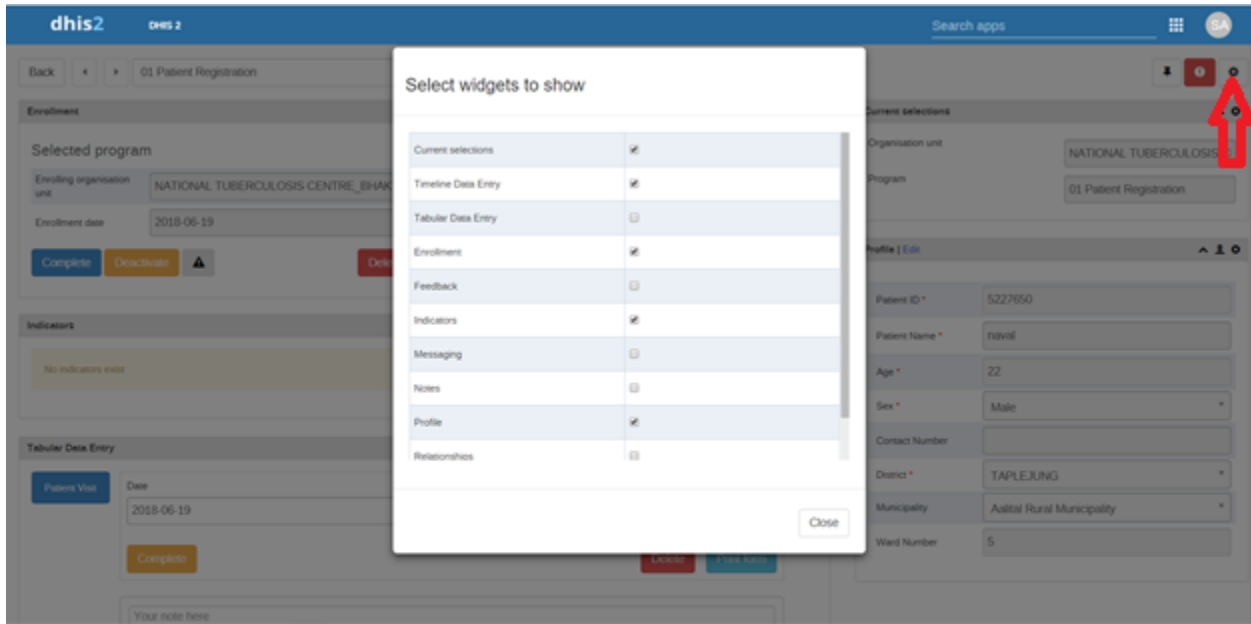

DRTB Patient Tracking

TB Laboratory System

Widgets Option

Clean Browser Cache